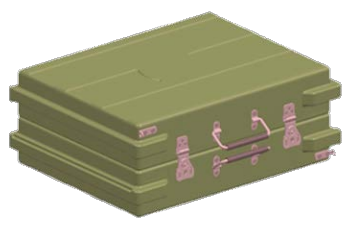

Ordering code: OPT-LGX7-66.45.40
Ex-Size: 655x450x395 (90+305)
In-Size: 550x380x315 (80+235)
Weight: 10.5 kg

Ordering code: OPT-LGX8-55.39.21
Ex-Size: 515x360x210 (85+50+75)
In-Size: 480x325x180 (75+45+60)
Weight: 7.5 kg

OPTOKON Backpack box – CWX

Ordering code: OPT-CWX1-60.50.41
Ex-Size: 600x500 (75x425)x408
In-Size: 520x413x320
Weight: 17.6 kg

1 box unfolding
folding size: 600x500 (75x425)x408
unfolding size: 1110x440x600
weight: 38 kg

2 boxes used together
unfolding size: 1805x440x805
weight: 38 kg

3 boxes used together
unfolding size: 2915x440x805
weight: 38 kg

Portable box inside the above group
Ex-Size: 518x403x200
In-Size: 438x327x186.5
Weight: 4.8 kg