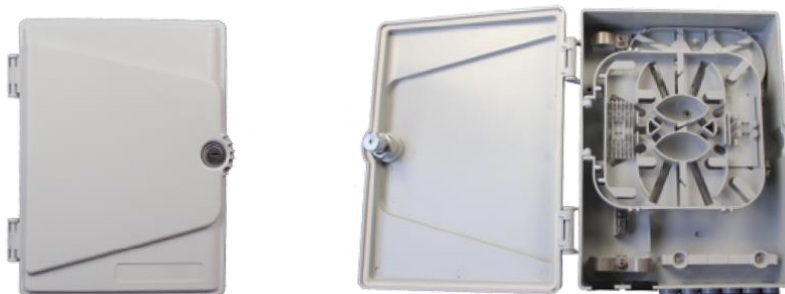

Examples of product:

MOTB-X12A